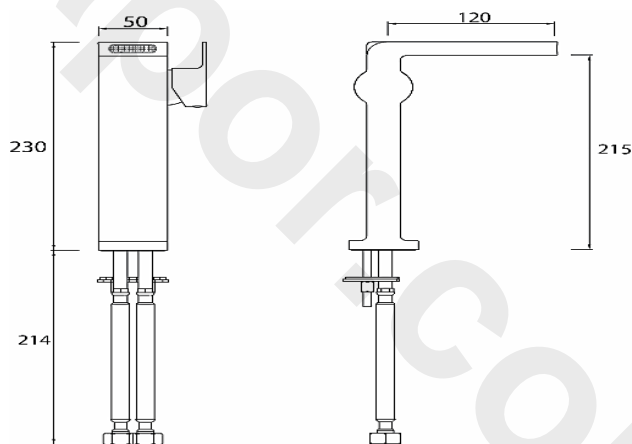

EXD TBAS C

EXODUS Tap Range Exodus Tall Basin Mixer Chrome

Features:

- Brass construction
- 35mm compression

Product Certifications:

For more products, visit our website:

Specification

Style:	Contemporary
Product Type:	Bathroom Taps
Finish/Colour:	Chrome
Main Construction Material:	Brass
Mount Type:	Deck Mounted
Handle Type:	Lever
Connection Inlet:	M10 x 15mm Compression Flexi Tails
Number of Tap Holes Required:	1
Valve/Cartridge Type:	35mm Cartridge
Plumbing System Suitability	High Pressure
Working Pressure Range:	Min. 1.0, Max. 5.0
Maximum Hot Water Temperature: °c	60
Maximum Dynamic Pressure: (bar)	5
Maximum Static Pressure: (bar)	10
Flow Type:	Single
Flow Rate: (l/min @ 3 bar)	5.1
Connection Outlet:	N/A
Isolation Included:	No

Dimensions (measurements in mm)

Flow Rates (l/min)

System Pressure (bar)	1	2	3	4	5
EXD TBAS C	3.4	4.7	5.1	5.9	6.6

TECHNICAL
DATA
SHEET

BRISTAN
TAPS & SHOWERS

D3